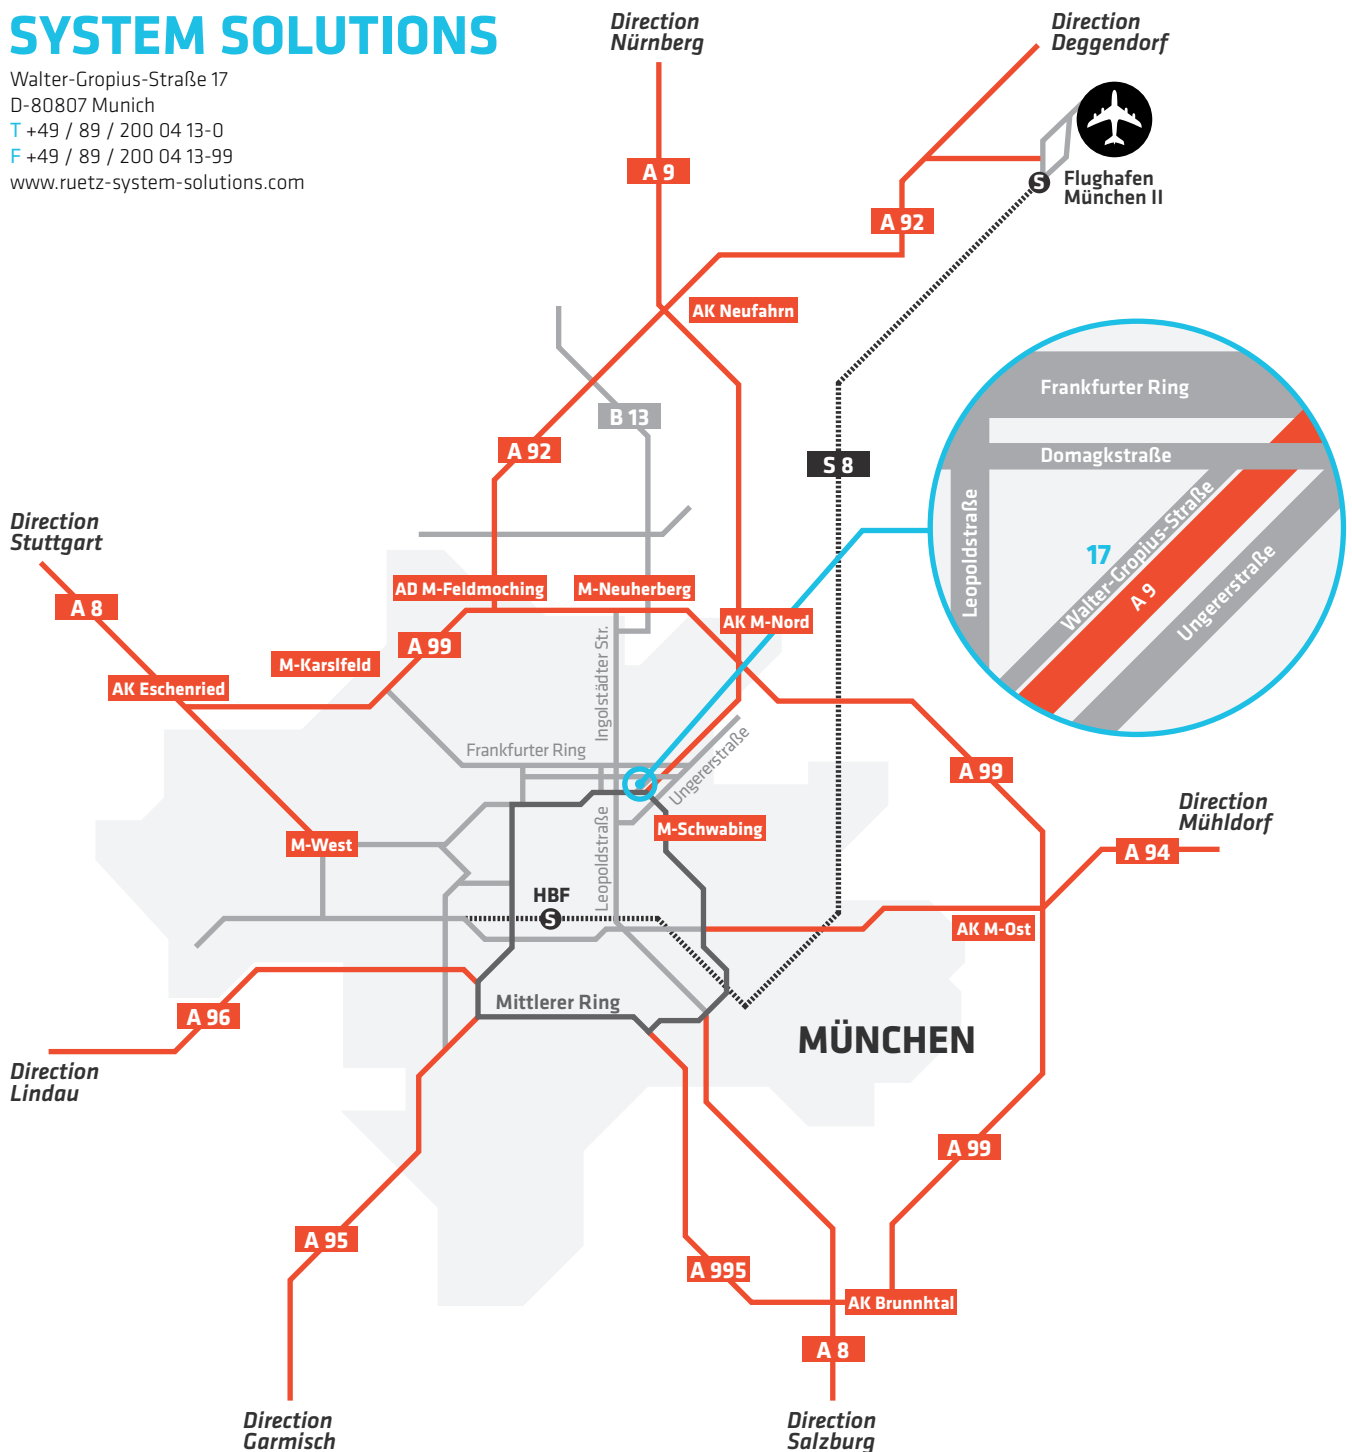

# RUETZ SYSTEM SOLUTIONS

Walter-Gropius-Straße 17  
D-80807 Munich  
T +49 / 89 / 200 04 13-0  
F +49 / 89 / 200 04 13-99  
www.ruetz-system-solutions.com

- Coming from the City** Ludwigstraße, Leopold- or Ungererstraße
- Coming from the autobahn** Autobahnring 99, Exit NEUHERBERG
- Coming from Messe München** via A99 East to autobahn crossing München Nord, direction München to the turnoff Frankfurter Ring
- Coming from the Airport MUC** Autobahn Deggendorf A94, then autobahn A9, direction München to the turnoff Frankfurter Ring
- Coming from Hauptbahnhof** via Belgrad- or Leopoldstraße
- By public transport from Main Station** (ca. 30 min.) Subway U2 (direction Feldmoching) to Scheidplatz, change to BUS 141 (direction Dülferstraße) to Freiligrathstraße, then change to BUS 123 (direction Alfred-Arndt-Straße) get off at bus stop Hannes-Meyer-Straße / **From Münchner Freiheit** (ca. 15 min.) BUS 123 (direction Alfred-Arndt-Straße) get off at bus stop Hannes-Meyer-Straße

ab  
ger  
123  
Mü  
le h